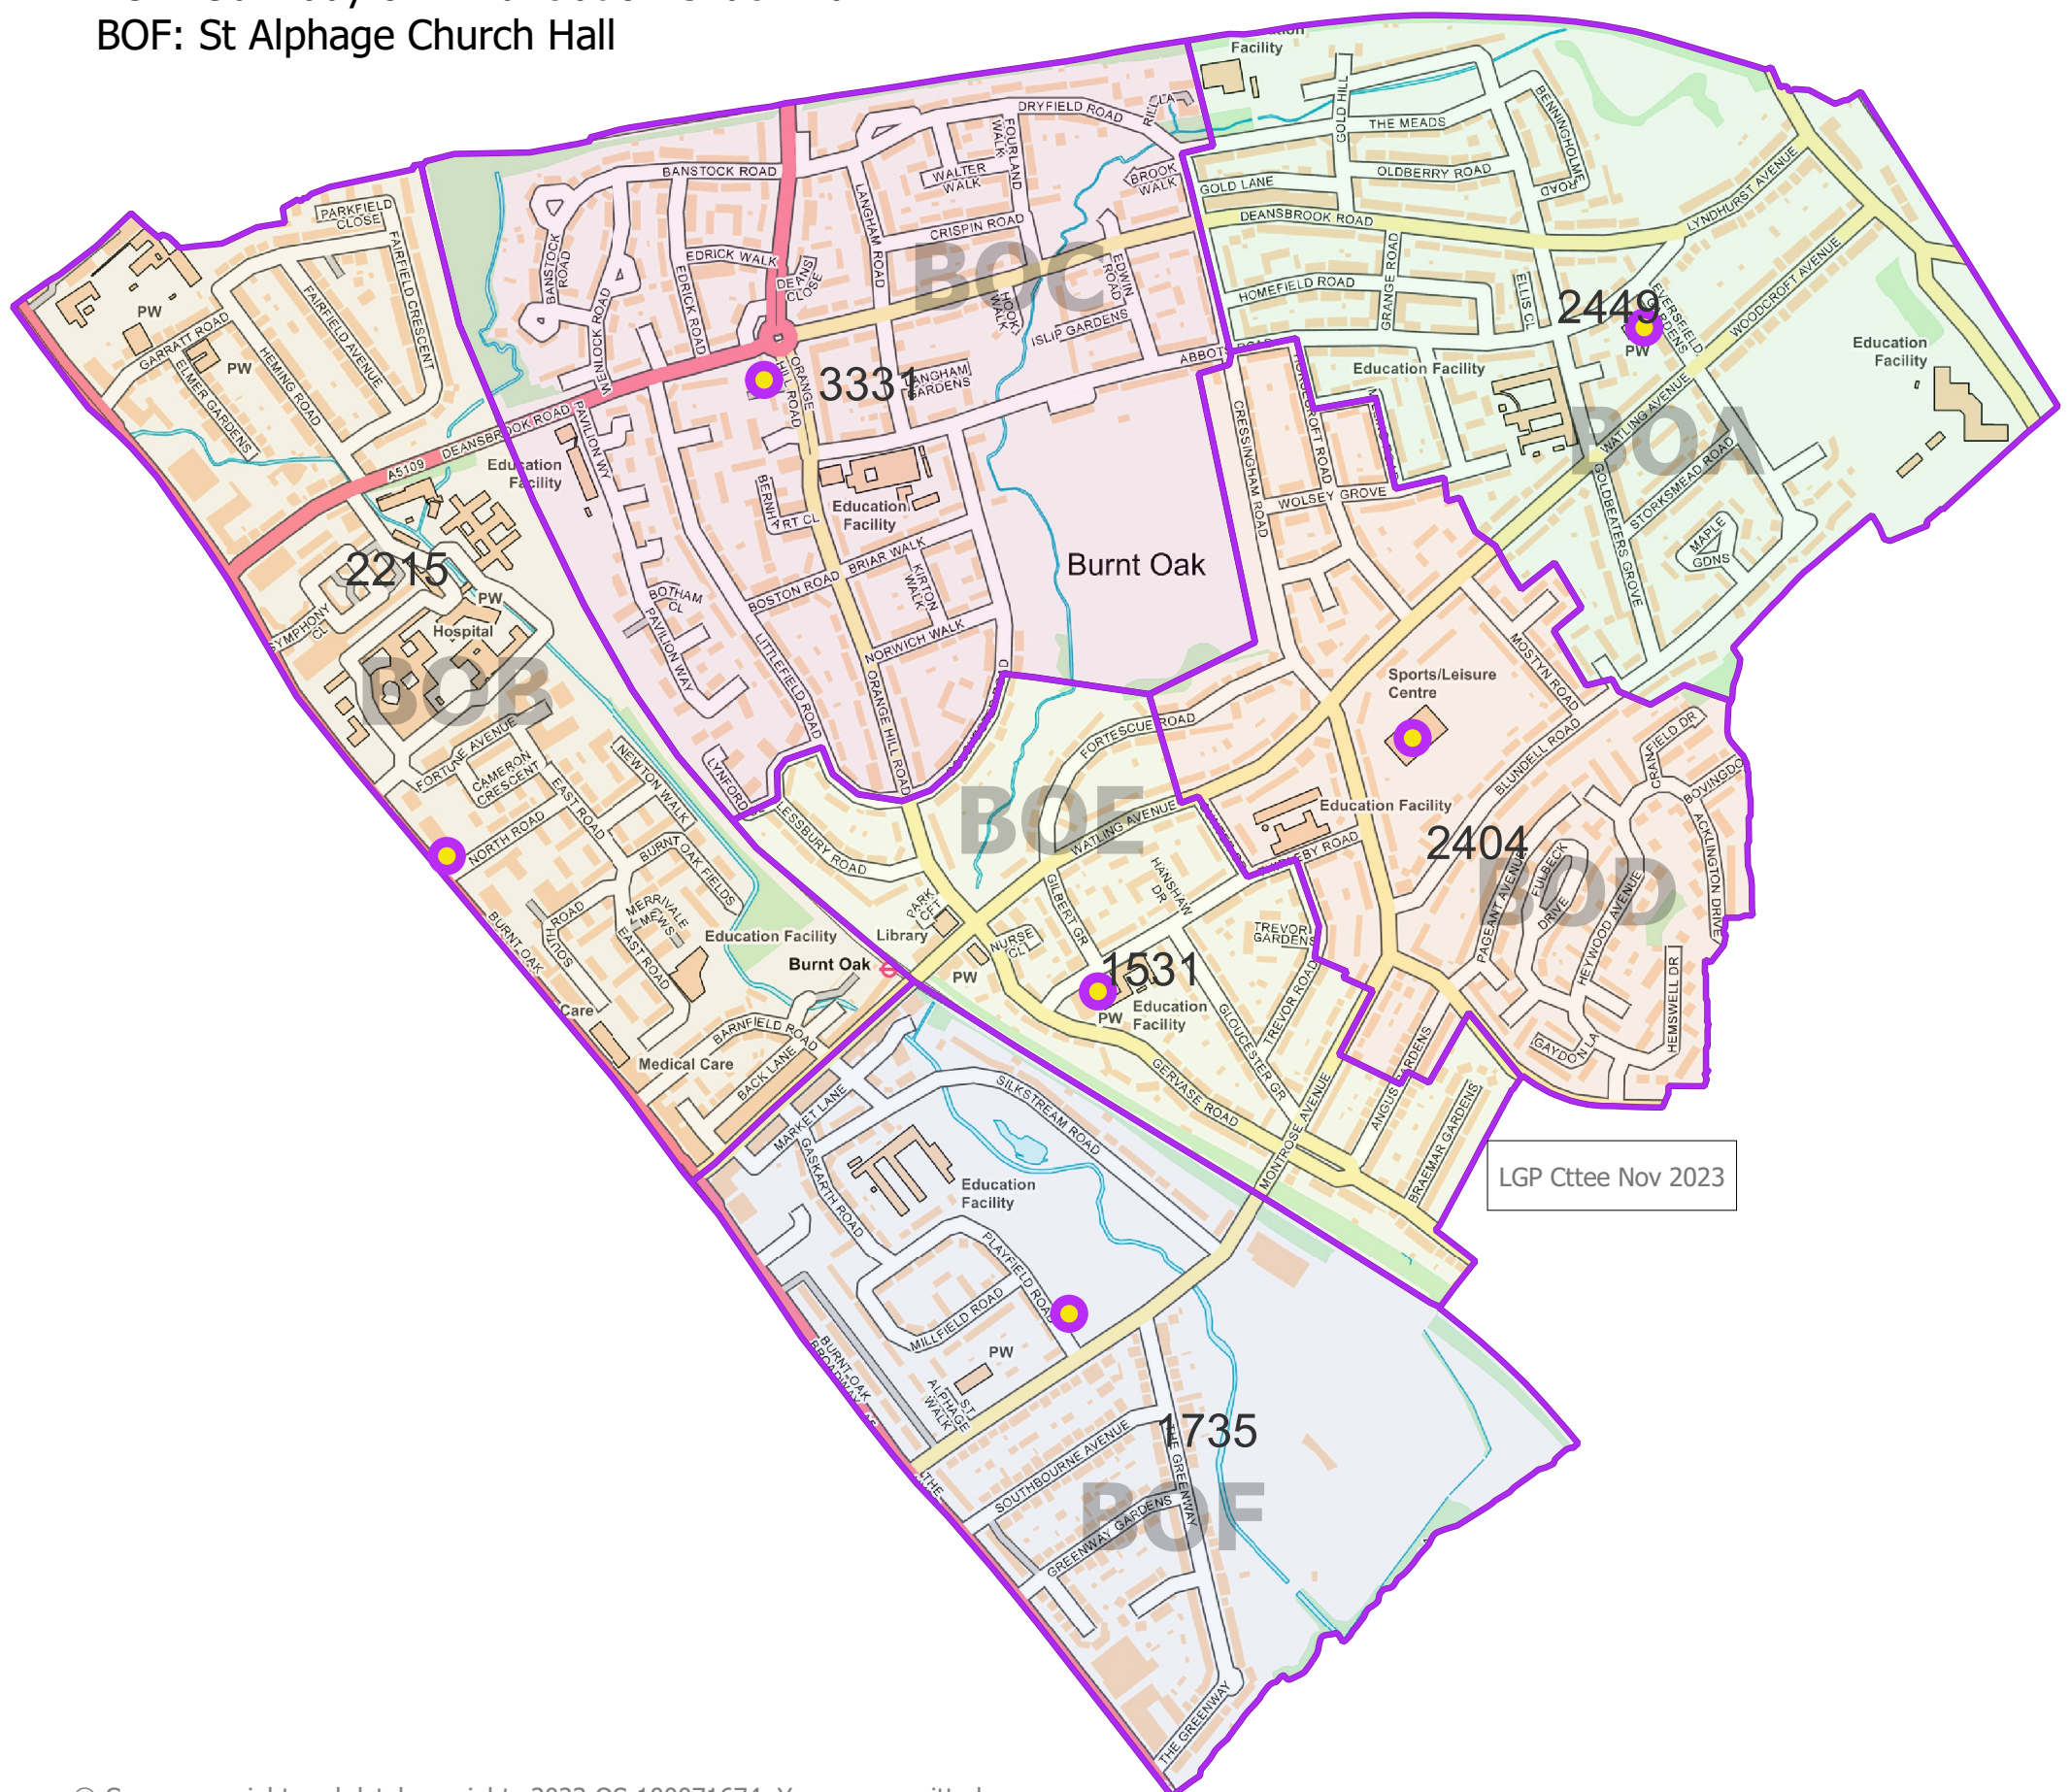

London Borough of Barnet Burnt Oak Ward

proposed - 1 Dec 2023

Polling Districts and Polling Places

- BOA: The Eversfield Centre
- BOB: North Road Community Centre
- BOC: Watling Community Centre
- BOD: Burnt Oak Leisure Centre
- BOE: Our Lady of Annunciation Church Hall
- BOF: St Alphage Church Hall

Summary:

New polling place at Burnt Oak Leisure Centre, creating the new BOD polling district.
Polling place in BOB polling district moved to North Road Community Centre.

LGP Cttee Nov 2023

© Crown copyright and database rights 2023 OS 100071674. You are permitted to use this data solely to enable you to respond to, or interact with, the organisation that provided you with the data. You are not permitted to copy, sub-licence, distribute or sell any of this data to third parties in any form.